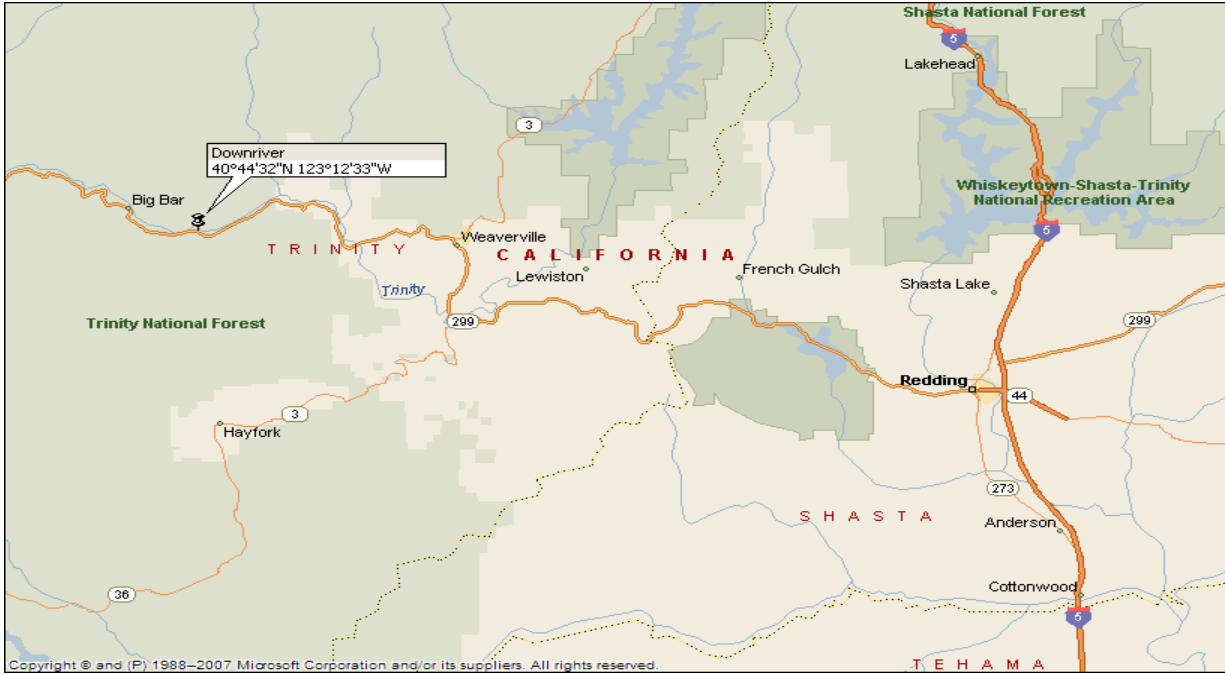

PROPOSED SITE INFORMATION

DOWNRIVER

Address: 70 Firehouse Road, Bigflat, CA
County: Trinity

Jurisdiction: County of Trinity

Latitude: 40° 44' 32.45"
Longitude: 123° 12' 34"

Map:

Google view: