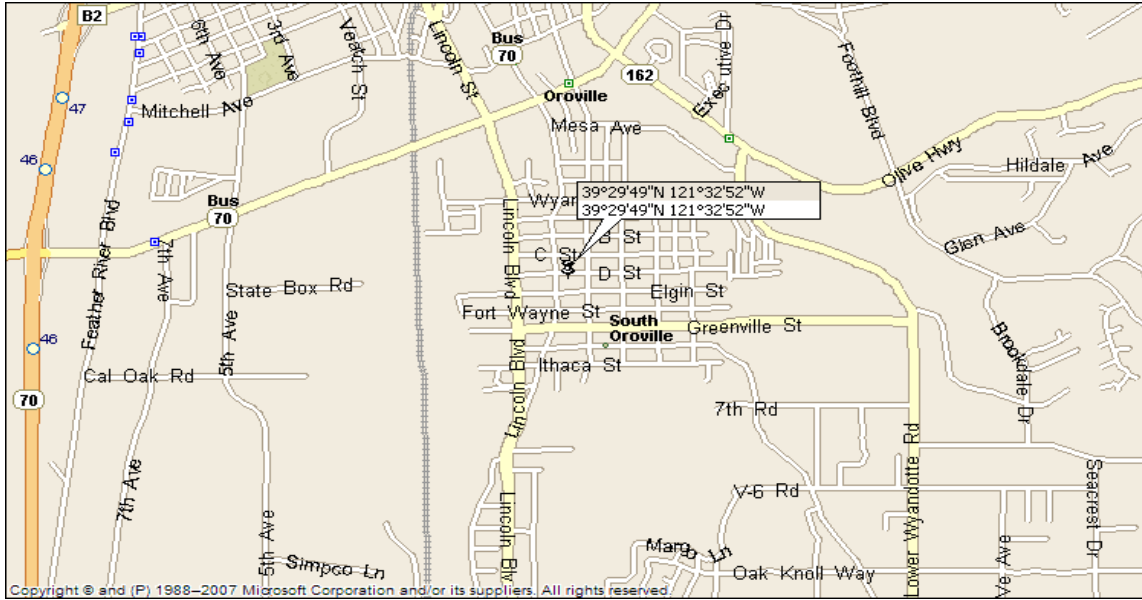

PROPOSED SITE INFORMATION

EL MEDIO

Address: 3515 Myers Street, Oroville, CA

Jurisdiction: City of Oroville

Latitude: 39° 28' 48.6"

County: Butte

Longitude: 121° 36' 47.9"

Map:

Google view: