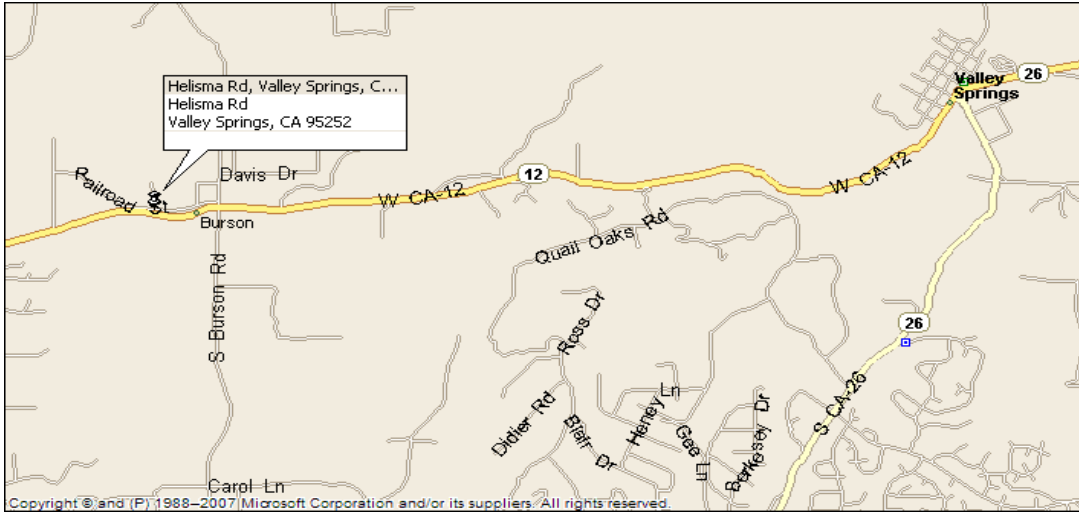

PROPOSED SITE INFORMATION

FOOTHILL

Address: 3255 Helisma Road, Burson, CA
County: Amador

Jurisdiction: County of Amador

Latitude: 38° 11' 5"
Longitude: 120° 53' 17"

Map:

Google view: