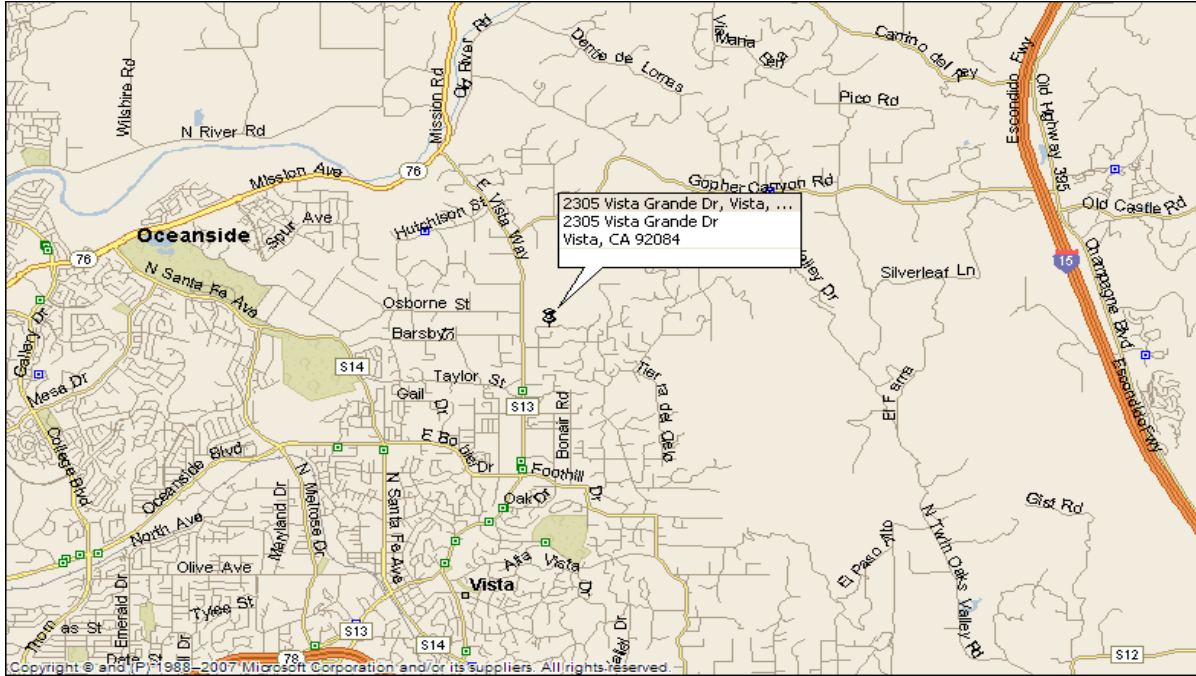

PROPOSED SITE INFORMATION

VISTA

Address: 2305 Vista Grande Drive, Vista, CA      Jurisdiction: City of Vista      Latitude: 33° 14' 12.35"  
County: San Diego      Longitude: 117° 13' 22"

Map:

Google view: