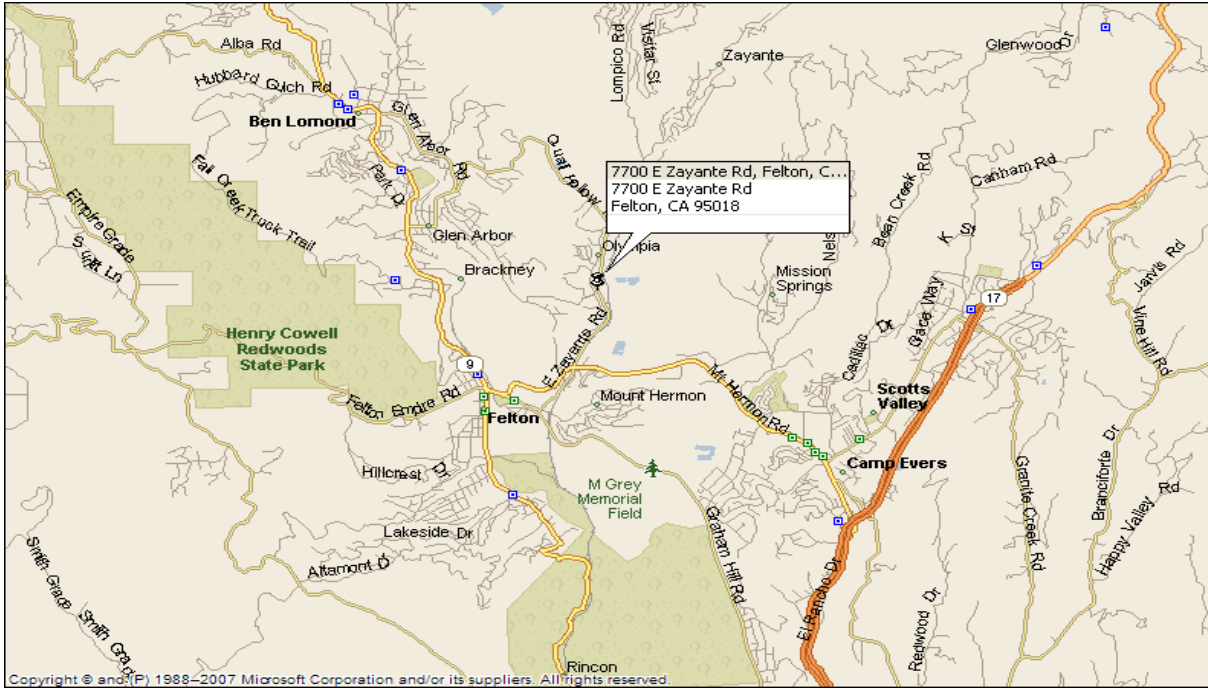

PROPOSED SITE INFORMATION

ZAYANTE

Address: 7700 East Zayante Road, Felton, CA
County: Santa Cruz

Jurisdiction: Santa Cruz County

Latitude: 37° 04' 1.49"
Longitude: 122° 03' 26.14"

Map:

Google view: